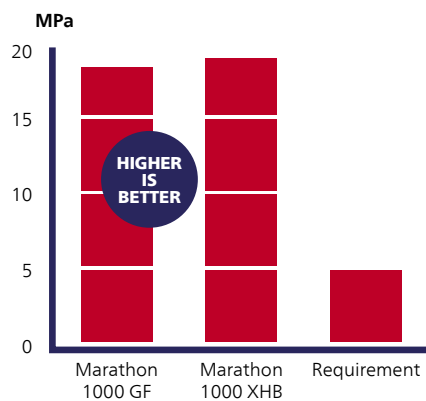

PROBABLY THE TOUGHEST EPOXY COATINGS IN THE WORLD

For over three decades Marathon products have delivered lasting protection of onshore and offshore structures in the toughest conditions nature can provide. Marathon products are recognised for their superior protection of structures exposed to the harshest environments.

The foundation for this strength and endurance is a combination of high build, high abrasion resistance and high volume solids.

UNRIVALLED STRENGTH AND ENDURANCE

Marathon 1000 XHB and Marathon 1000 GF deliver **superior impact and abrasion resistance** – living up to the 30 year heritage of the Marathon brand.

The Marathon 1000 products can be applied up to **1000 µm** in one coat. This forms a **solid barrier** against the elements, giving excellent protection over an extended time.

Multiple layers of **glass flakes** in the film give enhanced performance to the strong epoxy resin. The glass flakes improve the barrier effect and minimise volumetric shrinkage. In addition they also improve cohesion and adhesion strength of the cured coating film.

Marathon 1000 GF is NORSOK pre-qualified for systems 1, 4 and 7.

TEST RESULTS:
ADHESION