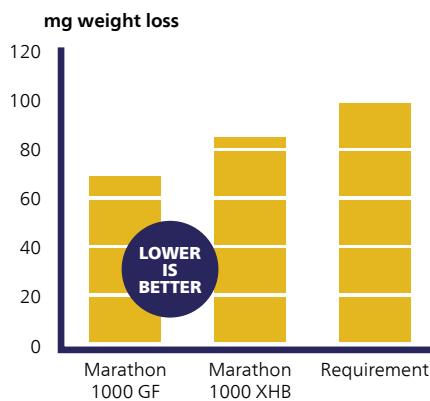

TEST RESULTS:
ABRASION RESISTANCE